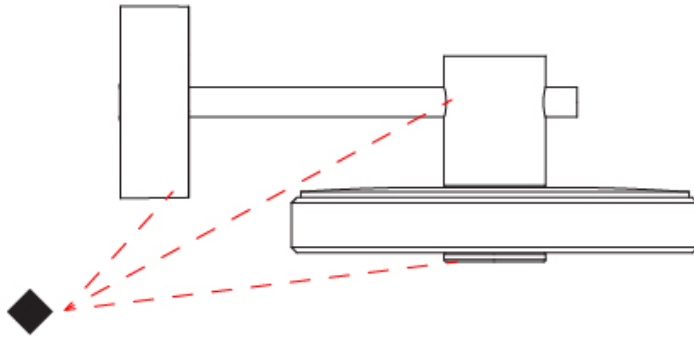

E83448-

PROJECT

TYPE

SPECIFIER

QUANTITY

DATE