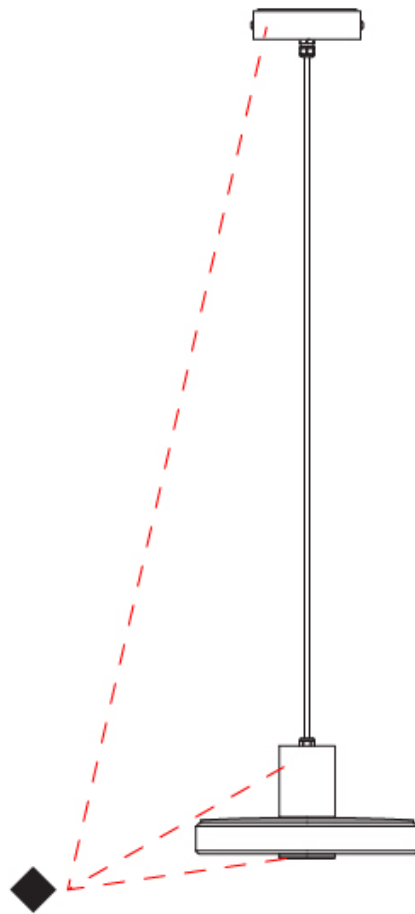

E81700-

PROJECT

TYPE

SPECIFIER

QUANTITY

DATE