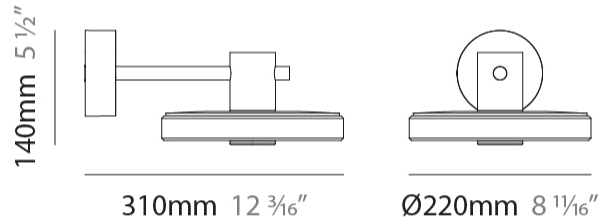

PROJECT
TYPE
SPECIFIER
QUANTITY
DATE

VENEXIA SURFACE

E83448-

base number   Finish
Options

1. To build a product code in our configurator select the specify button on the base model # product page
2. To build a manual product code on this datasheet choose from the options listed below in blue font and add the suffix to the base model #

GENERAL

Series: Venexia
Brand: Panzeri
Division: Exterior
Mounting Type: Surface
Mounting Location: Wall
Subcategory: Downlight

PHYSICAL

Shape: Round
Diameter (mm): 220
Diameter (in): 8 11/16
Height (mm): 140
Depth (mm): 310
Height (in): 5 1/2
Depth (in): 12 3/16
Light Distribution: Direct
Weight (kg): 3.60
Weight (lbs): 7.94
Screws: A4 stainless steel
Diffuser: Matte Cast Glass
Gasket: Transparent silicone
Fixture Finish: COR / MGY / MBR
Fixture Material: Aluminum

ELECTRICAL

Lamp Type: LED
Input Wattage (W): 7.4
Total Output Wattage (W): 5.74
Dimming: Non-Dimmable
Driver Included: No
Driver Location: Remote
Driver Type: Constant Current - Universal
Driver Class: Class 2
Input Voltage (V): 120 - 277
Constant Current (mA): 350
Upon Request: 0-10Vdc dimming 120Vac only

LED

Color Temperature (°K): 2700
Max. Delivered Lumen (lm): 594
Nominal Lumen (lm): 930
CRI: >80 CRI
Efficiency (%): 63.9
Efficacy (lm/w): 74.25
Lamp Life (hrs): 80000

OPTICAL

RATINGS AND CERTIFICATIONS

Certified By: Certified for North American Standards
IP rating: IP65
IK Rating: IK06