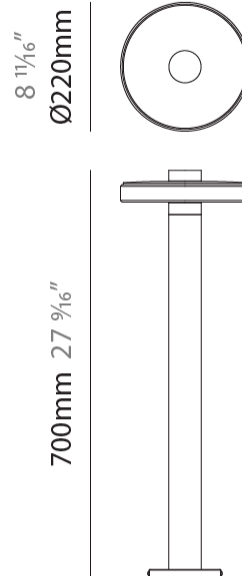

VENEXIA POST

E84382-

base number Finish
Options

1. To build a product code in our configurator select the specify button on the base model # product page
2. To build a manual product code on this datasheet choose from the options listed below in blue font and add the suffix to the base model #

GENERAL

Series: Venexia
Brand: Panzeri
Division: Exterior
Mounting Type: Post
Mounting Location: Above Ground
Subcategory: Bollard - Garden

PHYSICAL

Shape: Round
Diameter (mm): 220
Diameter (in): 8 ¹¹/₁₆
Height (mm): 700
Height (in): 27 ⁹/₁₆
Light Distribution: Direct
Weight (kg): 3.70
Weight (lbs): 8.16
Screws: A4 stainless steel
Diffuser: Matte Cast Glass
Gasket: Transparent silicone
Fixture Finish: [COR / MBR / WMB](#)
Fixture Material: Aluminum / Wood
Cable Details: Nickered brass M12 cable gland

ELECTRICAL

Lamp Type: LED
Input Wattage (W): 7.4
Total Output Wattage (W): 5.74
Dimming: Non-Dimmable
Driver Included: No
Driver Location: Remote
Driver Type: Constant Current - Universal
Driver Class: Class 2
Input Voltage (V): 120 - 277
Constant Current (MA): 350
Upon Request: 0-10Vdc dimming 120Vac only

LED

Color Temperature (°K): 2700
Max. Delivered Lumen (lm): 594
Nominal Lumen (lm): 930
CRI: >80 CRI
Efficiency (%): 63.9
Efficacy (lm/w): 74.25
Lamp Life (hrs): 80000

OPTICAL

RATINGS AND CERTIFICATIONS

Certified By: Certified for North American Standards
IP rating: IP65
IK Rating: IK06