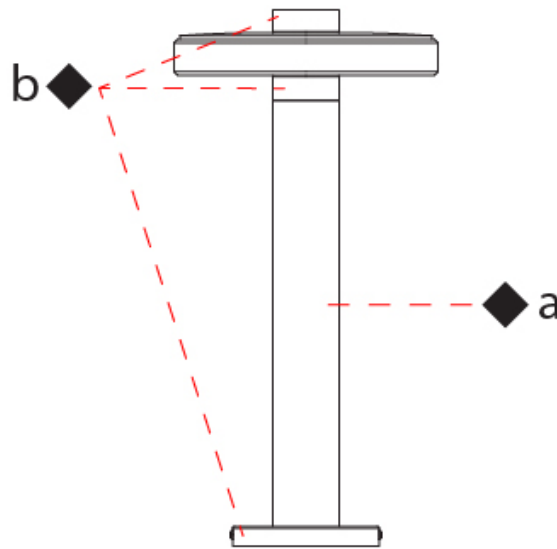

VENEXIA POST

E84381-

PROJECT
TYPE
SPECIFIER
QUANTITY
DATE

E